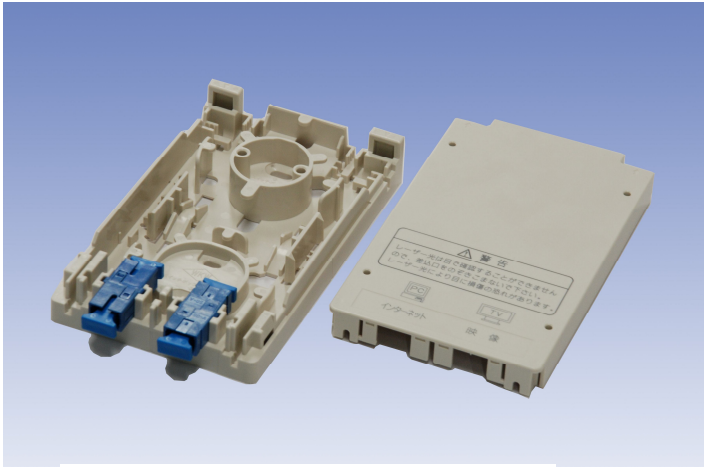

- This product is only for the bending radius R15 fiber and we offer it with a variety of configurations.
- This is for demarcation point which is adopted to 2 cores drop cabinet.

AWO-211M

AWO-211GM (映像のみAPC研磨対応もラインナップ)

FTTH用小型光成端箱 AWO-211M	
外形寸法	W80mm×H132mm×D23mm (アダプ)
収納心数	インターネット回線1心+映像回線1心